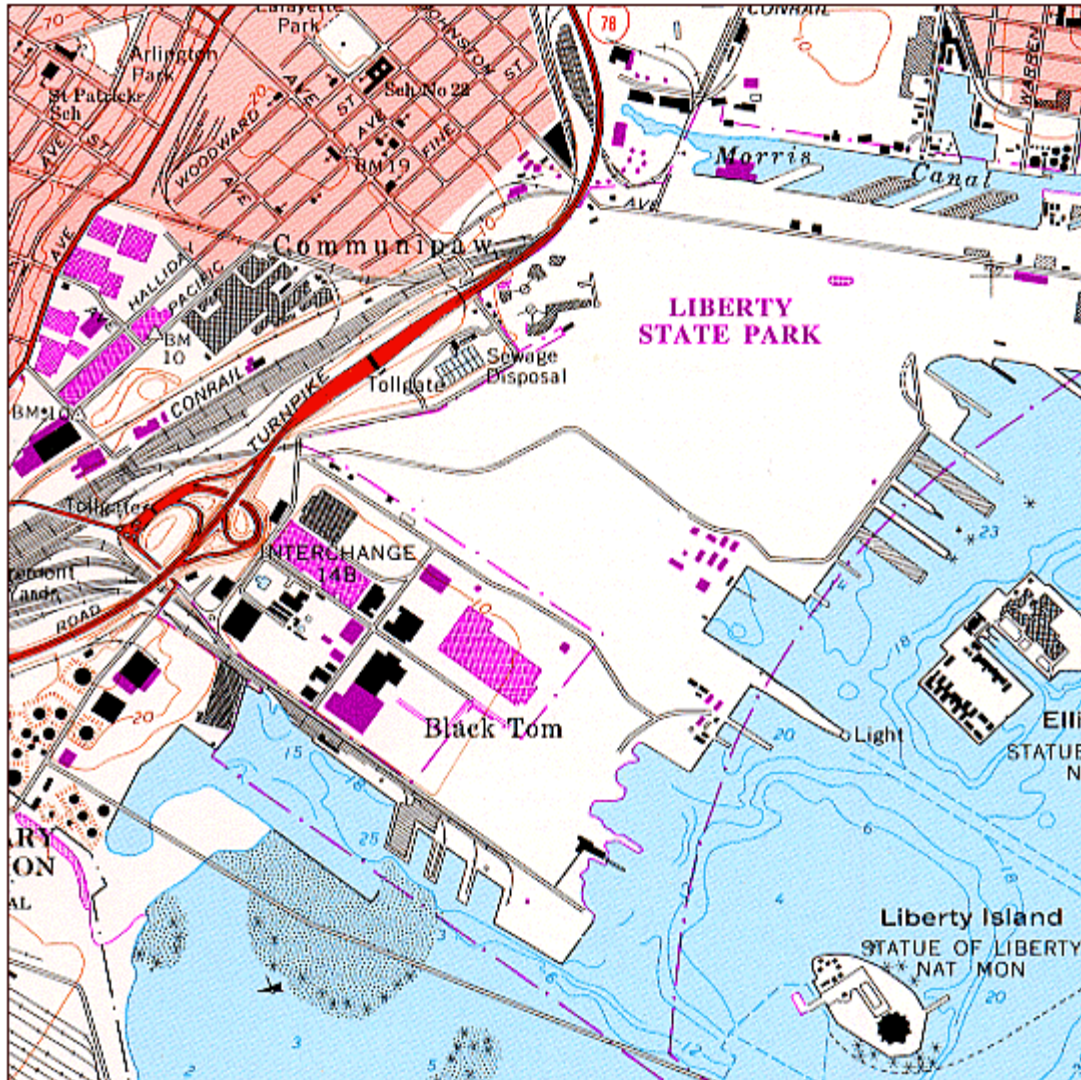

The Learning Web Topo Bingo

Jersey City, NJ-NY, Scale 1:24 000

The Learning Web
www.usgs.gov/education

The Learning Web Topo Bingo

Jersey City, NJ-NY, Scale 1:24 000

The Learning Web
www.usgs.gov/education

The Learning Web Topo Bingo

Koko Head, Hawaii, Scale 1:24 000

The Learning Web
www.usgs.gov/education

The Learning Web Topo Bingo

Homestead, Florida, Scale 1:24 000

The Learning Web
www.usgs.gov/education

The Learning Web Topo Bingo