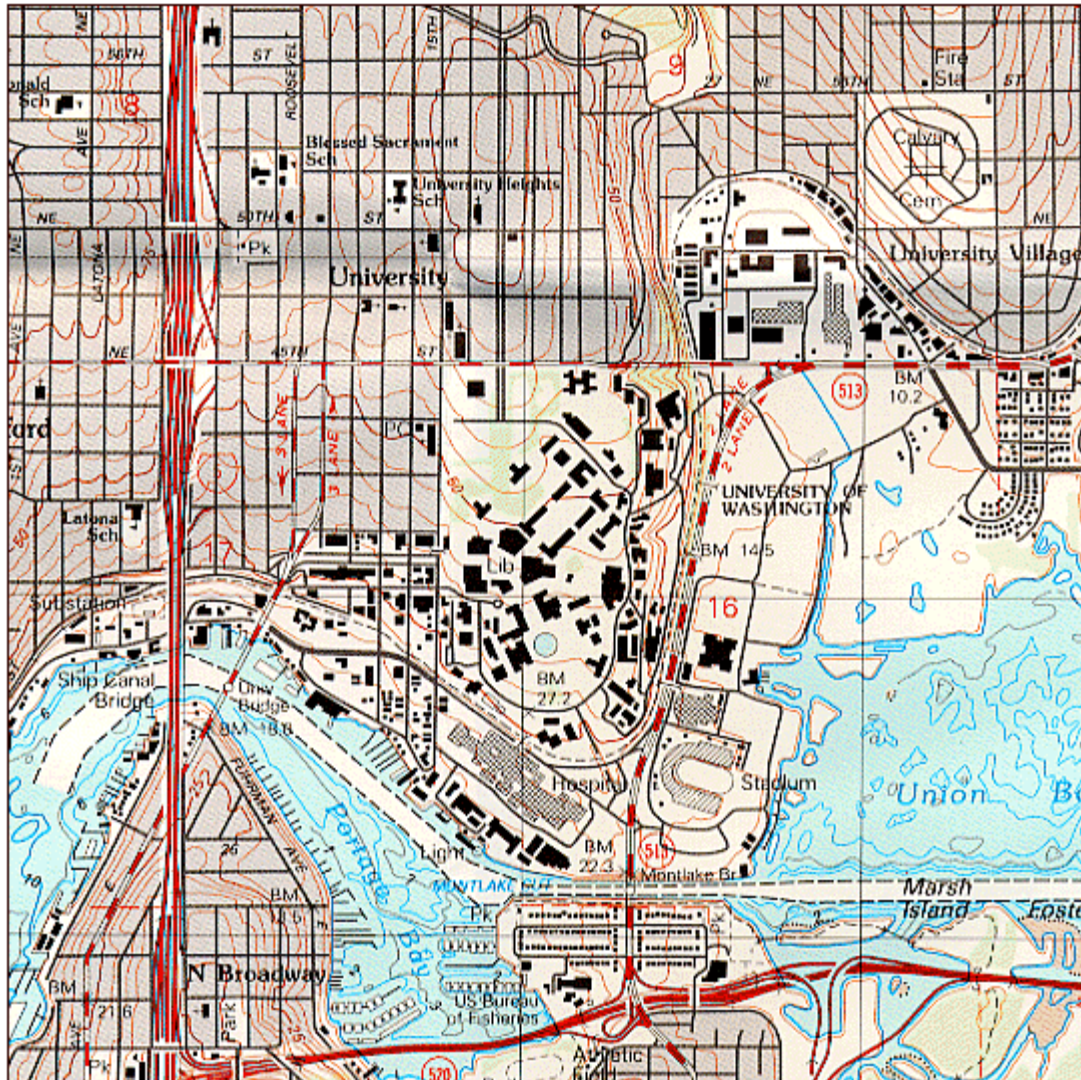

The Learning Web Topo Bingo

Seattle South, Washington, Scale 1:25 000

The Learning Web
www.usgs.gov/education

The Learning Web Topo Bingo

Seattle South, Washington, Scale 1:25 000

The Learning Web
www.usgs.gov/education

The Learning Web Topo Bingo

Seattle North, Washington, Scale 1:25 000

The Learning Web
www.usgs.gov/education

The Learning Web Topo Bingo

Seattle North, Washington, Scale 1:25 000

The Learning Web
www.usgs.gov/education

The Learning Web Topo Bingo

San Diego, California, Scale 1:24 000

The Learning Web
www.usgs.gov/education

The Learning Web Topo Bingo

San Diego, California, Scale 1:24 000

The Learning Web
www.usgs.gov/education