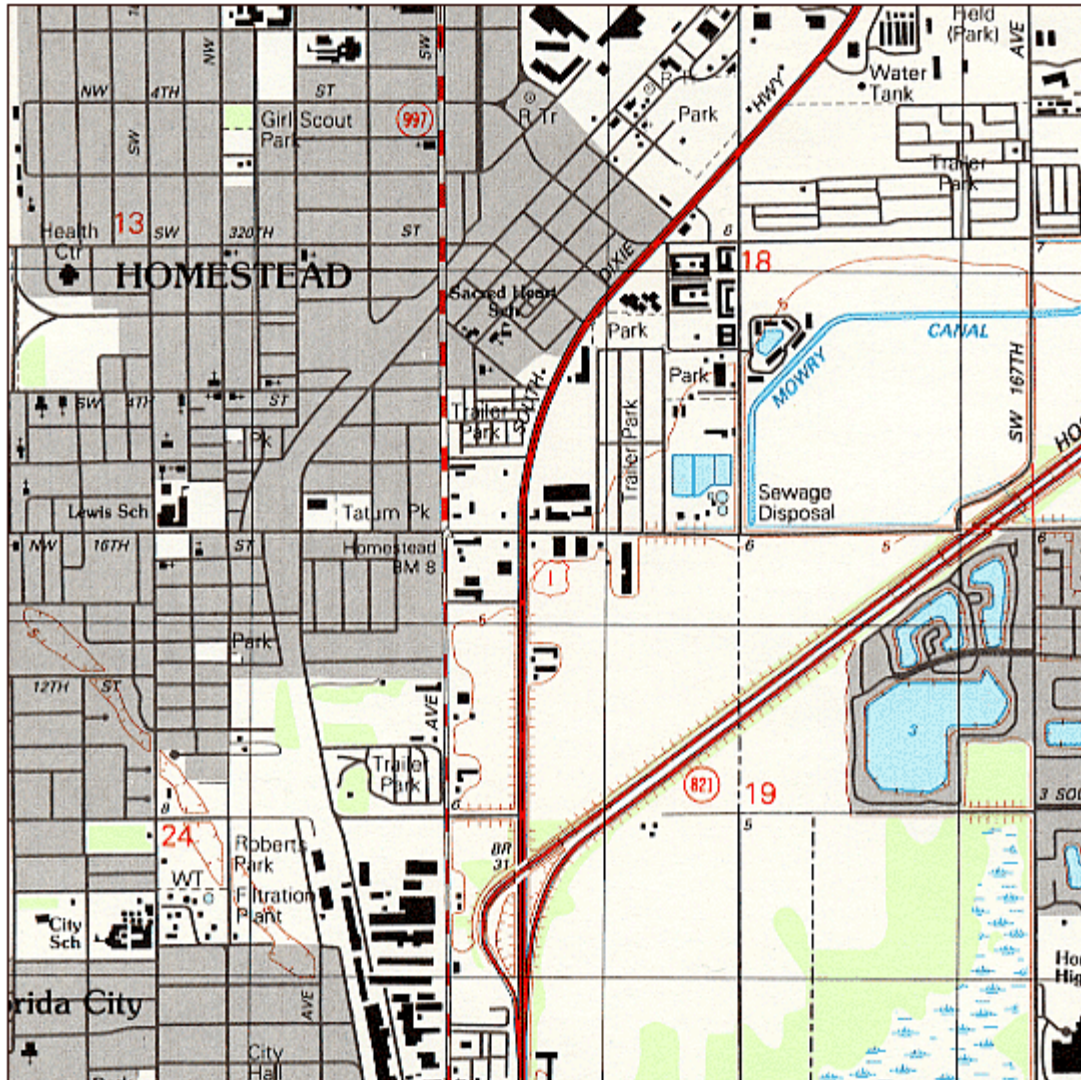

The Learning Web Topo Bingo

Koko Head, Hawaii, Scale 1:24 000

The Learning Web
www.usgs.gov/education

The Learning Web Topo Bingo

Homestead, Florida, Scale 1:24 000

The Learning Web
www.usgs.gov/education

The Learning Web Topo Bingo

Homestead, Florida, Scale 1:24 000

The Learning Web
www.usgs.gov/education

The Learning Web Topo Bingo

Washington, D.C., Scale 1:24 000

The Learning Web
www.usgs.gov/education

The Learning Web Topo Bingo

Belle Chasse, Louisiana, Scale 1:24 000