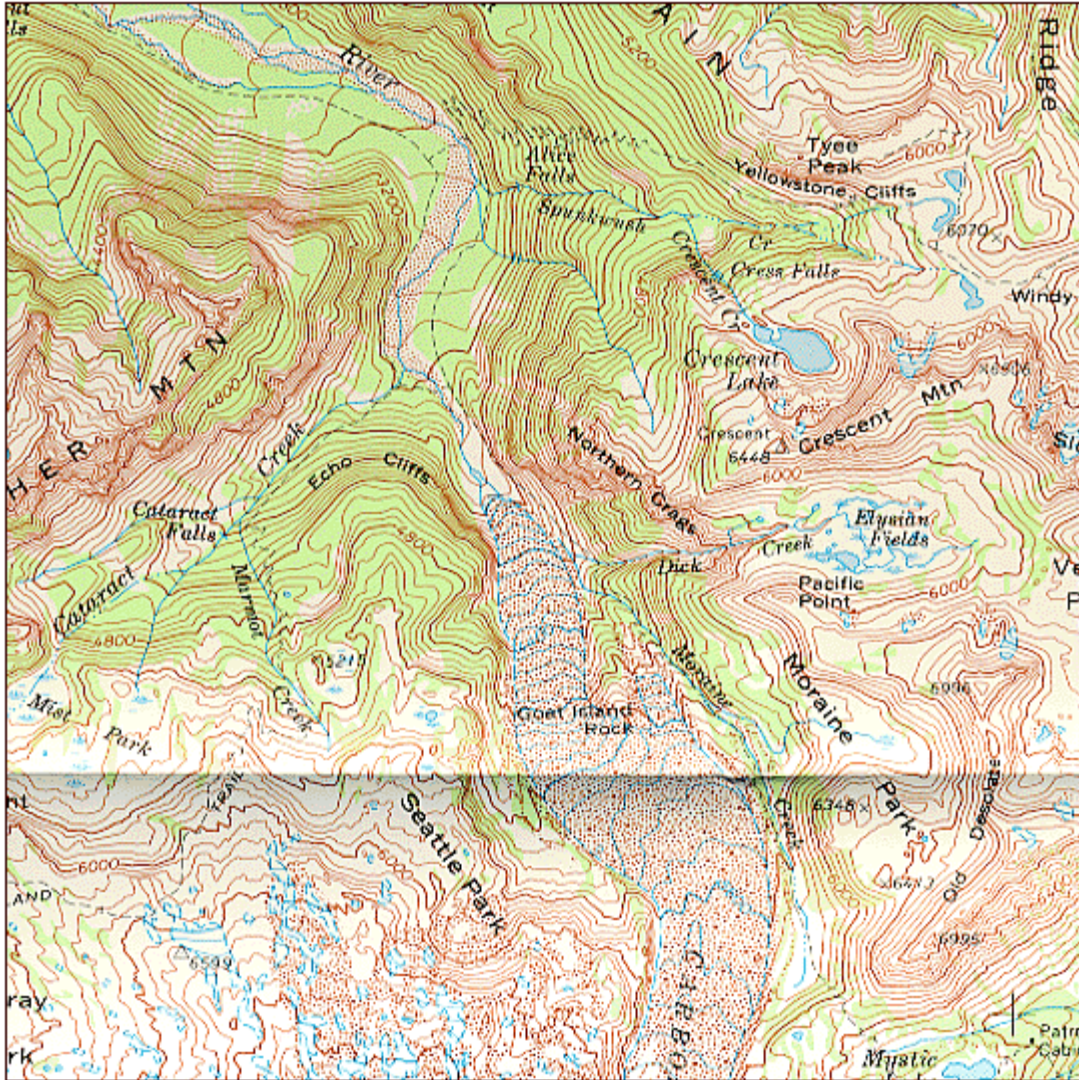

The Learning Web Topo Bingo

Mt. Rainier National Park, Washington, Scale 1:50 000

The Learning Web
www.usgs.gov/education