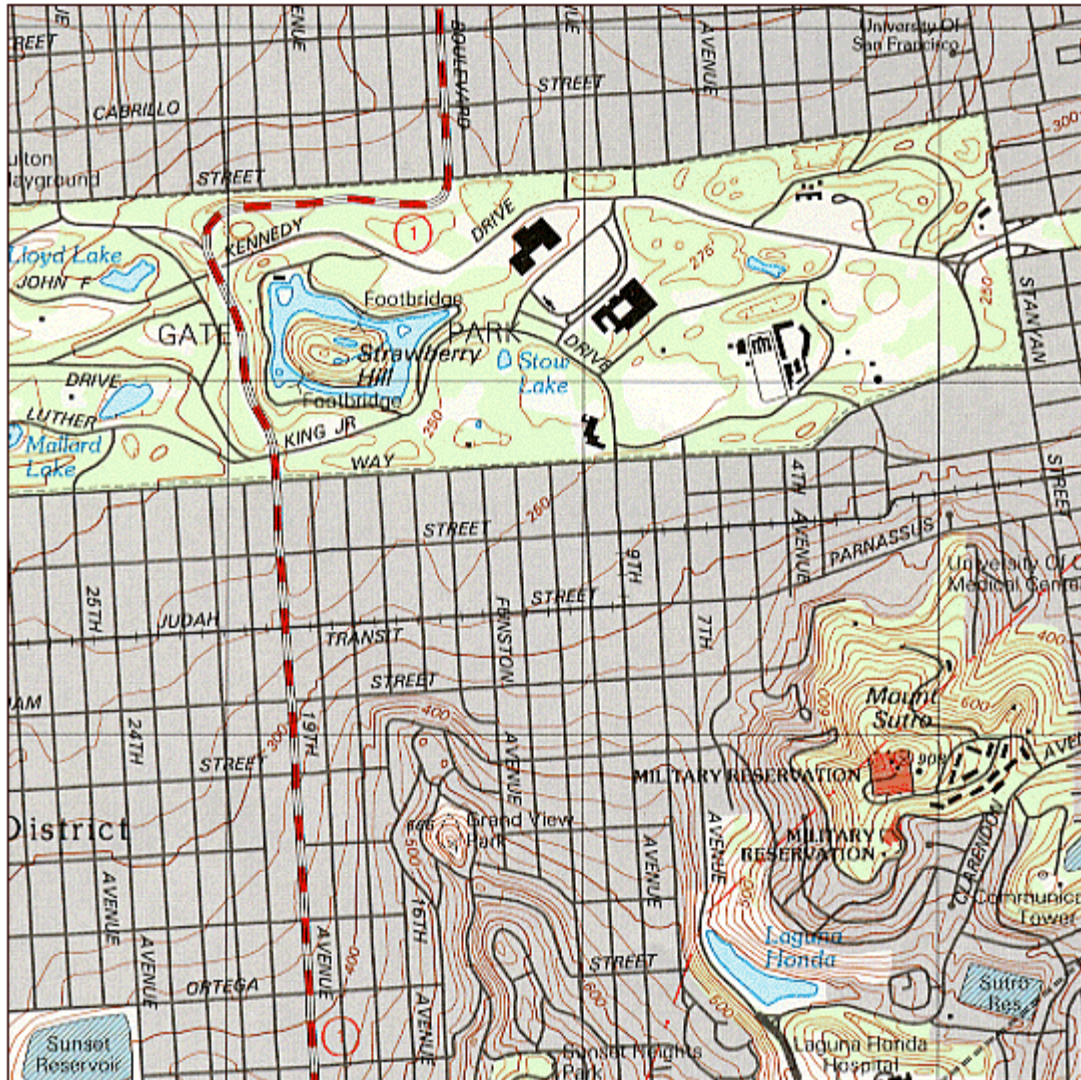

The Learning Web Topo Bingo

Belle Chasse, Louisiana, Scale 1:24 000

The Learning Web
www.usgs.gov/education

The Learning Web Topo Bingo

Yellowstone National Park, WY-MT-ID, Scale 1:25 000

The Learning Web
www.usgs.gov/education

The Learning Web Topo Bingo

San Francisco, California, Scale 1:24 000

The Learning Web
www.usgs.gov/education

The Learning Web Topo Bingo

San Francisco, California, Scale 1:24 000

The Learning Web
www.usgs.gov/education

The Learning Web Topo Bingo

Seattle South, Washington, Scale 1:25 000

The Learning Web
www.usgs.gov/education

The Learning Web Topo Bingo

Seattle South, Washington, Scale 1:25 000

The Learning Web
www.usgs.gov/education

The Learning Web Topo Bingo

Koko Head, Hawaii, Scale 1:24 000

The Learning Web
www.usgs.gov/education

The Learning Web Topo Bingo

Homestead, Florida, Scale 1:24 000

The Learning Web
www.usgs.gov/education

The Learning Web Topo Bingo