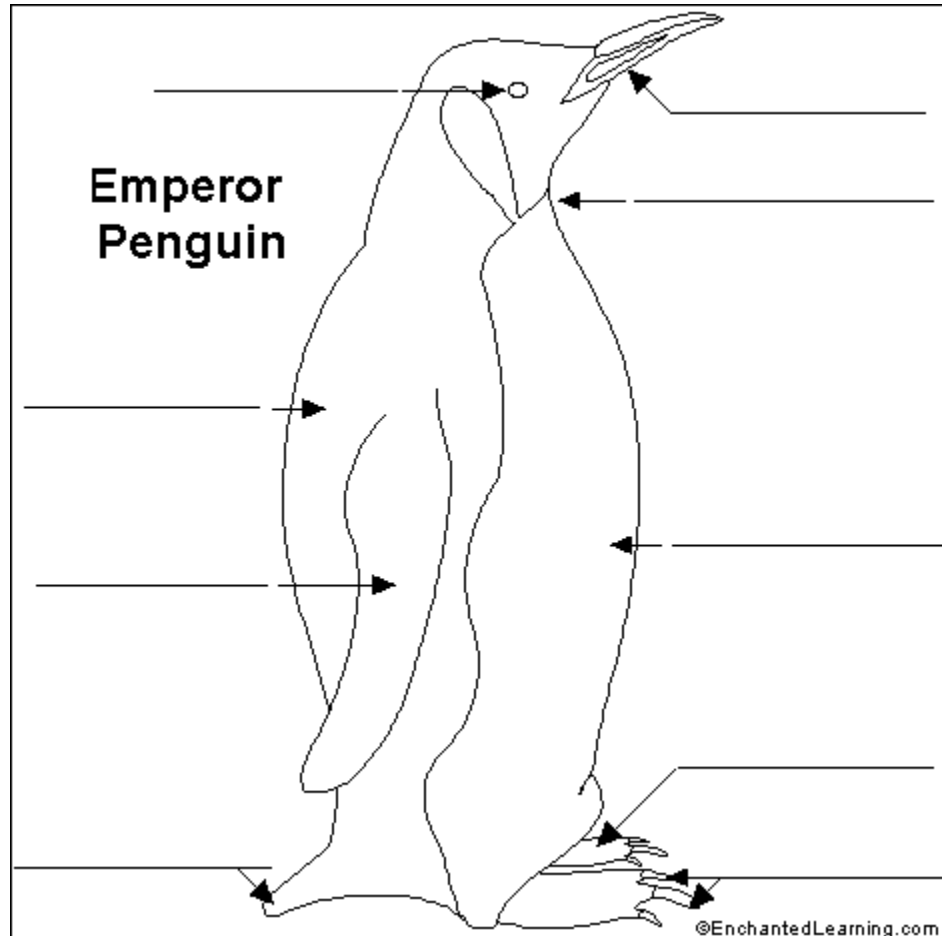

Label the Emperor Penguin

[Bird Printouts](#)

Read the definitions below, label the Emperor Penguin diagram, and color the penguin correctly.

Back - The feathers on the back are black.

Belly - The feathers on the belly are white.

Bill - Emperor Penguins have a hard, pointed bill (also called the beak) which they use to get food. The bill is black with a yellow-orange streak.

Claws - The hard, sharp end of each toe.

Eye - Emperor Penguins have two small, reddish-brown eyes with circular pupils.

Flipper-shaped Wing - Emperor Penguin wings allow these birds to swim, but they cannot fly.

Neck - Emperor Penguins have a very short neck.

Webbed feet - Webbed feet function well in the water.

Wedge-shaped tail - Emperor Penguins have a short, black tail.